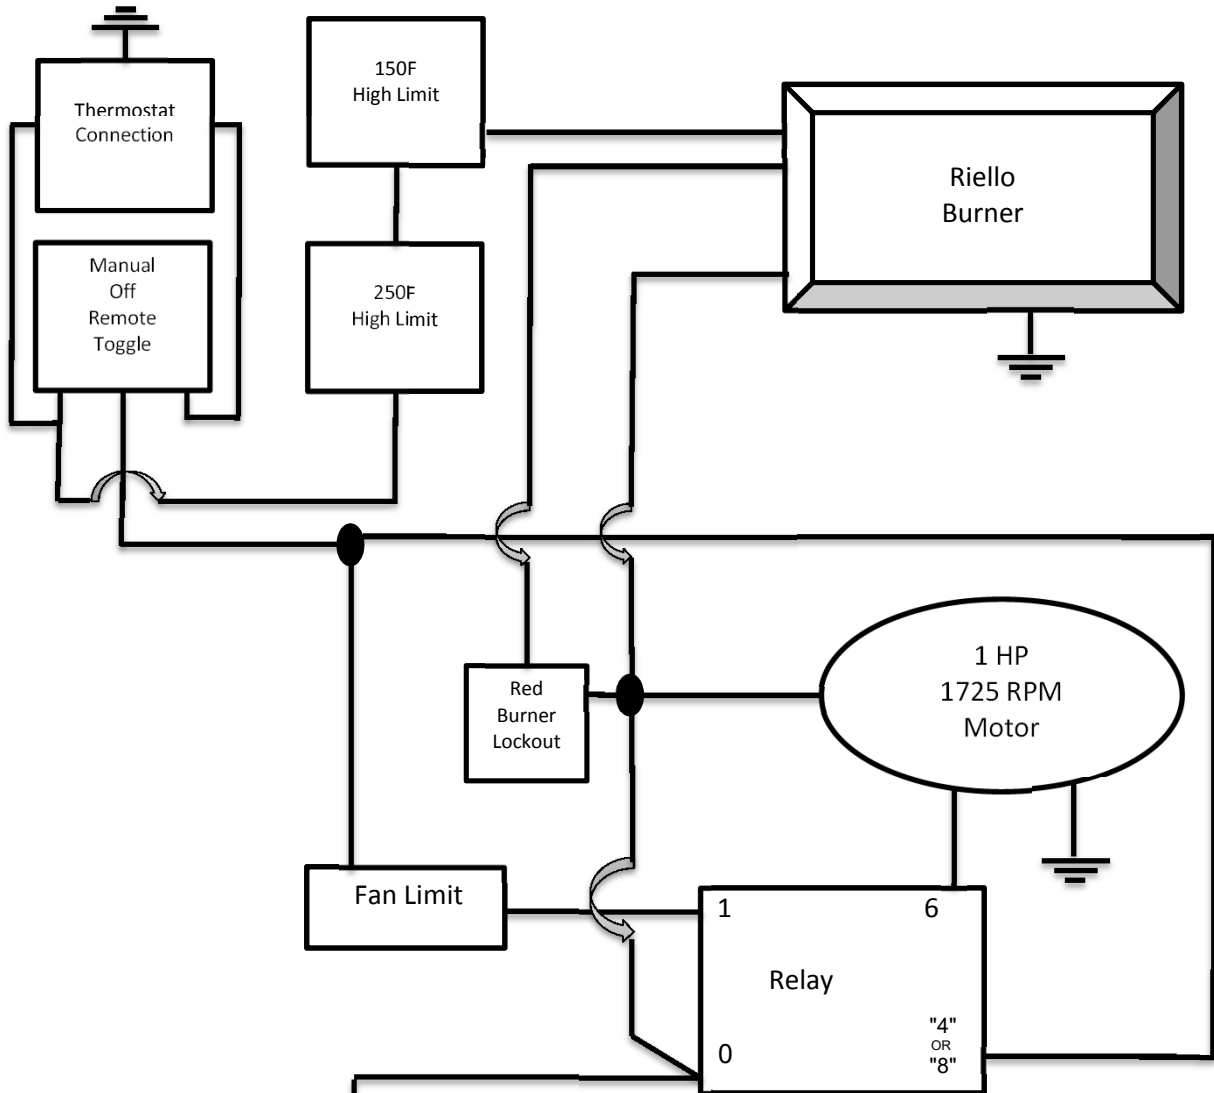

# FV-400RC WIRING DIAGRAM

RELAY CONNECTIONS:  
 "8" - HARTLAND RELAY  
 "4" OMRON RELAY